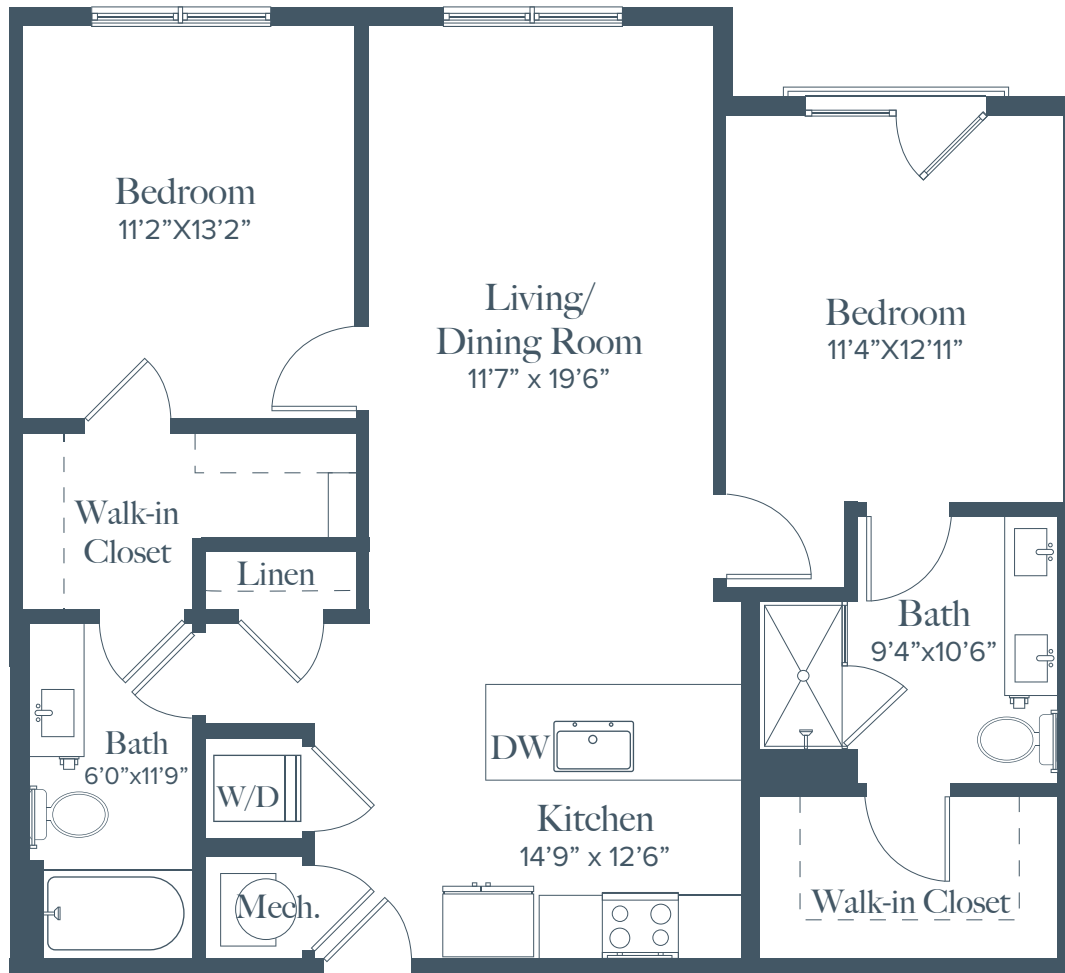

B1

2 BED / 2 BATH

1087

SQ. FT.

97 Capital Court | Largo, MD 20774

www.everlylargo.com

Floor plans are artist's rendering. All dimensions are approximate. Actual product and specifications may vary in dimension or detail. Not all features are available in every apartment. Prices and availability are subject to change. Please see a representative for details.