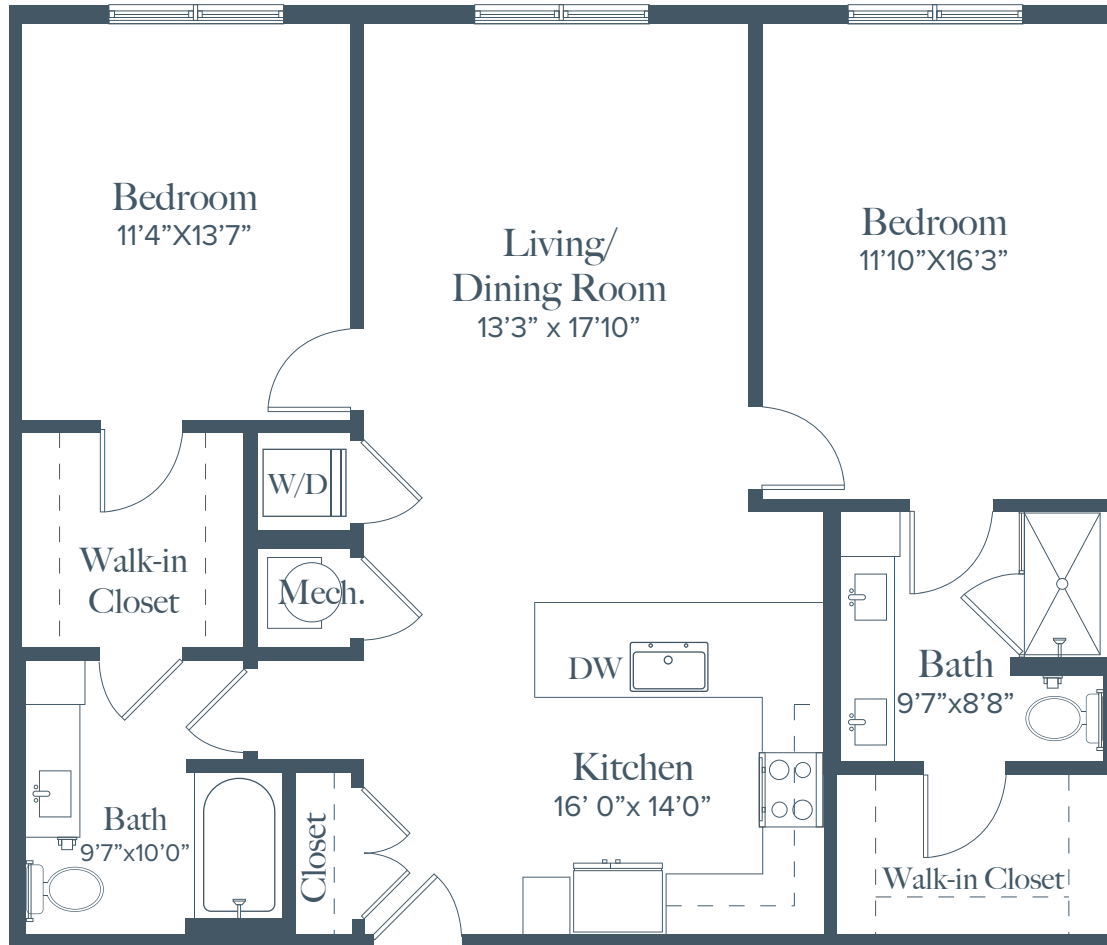

B3

2 BED / 2 BATH

1196

SQ. FT.

everly

97 Capital Court | Largo, MD 20774

www.everlylargo.com

Floor plans are artist's rendering. All dimensions are approximate. Actual product and specifications may vary in dimension or detail. Not all features are available in every apartment. Prices and availability are subject to change. Please see a representative for details.